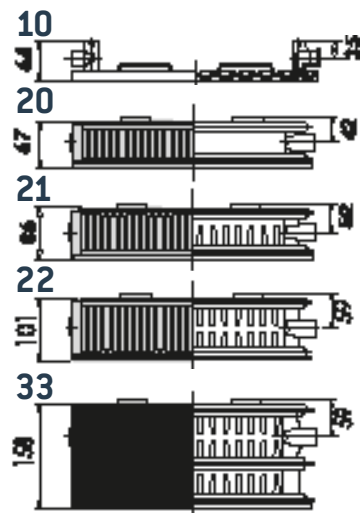

Features

Technical characteristics

- Working pressure 10 bar
- Test pressure 13 bar
- Maximum operating temperature 110° C
- For NF certification
  see the website www.marque-nf.com

Safety

- Compact radiators cannot be inverted around any of the three axes.
- the sides of radiators are fastened with screws, safer than the interlocking system adopted on other panel radiators.

Standard equipment

- 4 x 1/2" connection, internal thread
- Superior grid
- Lateral side
- Brackets and supports
  - 4 welded supports up to and including a length of 1600mm; over this, 6 supports.

Optional

Brackets and optional accessories are available on dedicated pages.

Connection

Linear Compact radiators can be connected to a two-pipe installation with high/high same side, high/low opposite side or low/low opposite side connections. The two-pipe connection requires a valve and lockshield (not provided). It is also possible to connect them to a one-pipe installation with a single connection, using the flow deviator. A one-pipe valve is not provided.

		Dimensions				
		10	20	21	22	33
panel depth - excluding back supports	A	64	67	86	101	158
total depth - from the back of the support to the front panel**	B	64	76	95	110	167
distance from the back support to the connection	C	-	42	51,5	59	59
distance from wall to the centre of the connection (mounting the radiators on the GB brackets provided)*	D	34	57/65	67/75	74/82	74/82
total distance from the wall to the front panel (panel mounted on the GP brackets provided as standard)*	E	69	90/98	109/117	124/132	181/189