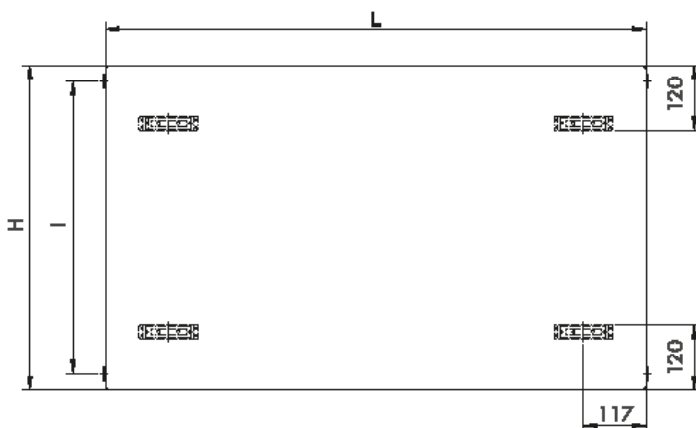

Features

Technical characteristics

- Working pressure 10 bar
- Test pressure 13 bar
- Maximum operating temperature 110° C
- For NF certification
  see the website www.marque-nf.com

Safety

- Compact radiators cannot be inverted around any of the three axes.
- the sides of radiators are fastened with screws, safer than the interlocking system adopted on other panel radiators.

Standard equipment

- 4 x 1/2" connection, internal thread
- Superior grid
- Lateral side
- Brackets and supports
  - 4 welded supports up to and including a length of 1600mm; over this, 6 supports.

Optional

Brackets and optional accessories are available on dedicated pages.

Connection

Linear Compact radiators can be connected to a two-pipe installation with high/high same side, high/low opposite side or low/low opposite side connections. The two-pipe connection requires a valve and lockshield (not provided). It is also possible to connect them to a one-pipe installation with a single connection, using the flow deviator. A one-pipe valve is not provided.

		Dimensions				
		10	20	21	22	33
panel depth - excluding back supports	A	64	67	86	101	158
total depth - from the back of the support to the front panel**	B	64	76	95	110	167
distance from the back support to the connection	C	-	42	51,5	59	59
distance from wall to the centre of the connection (mounting the radiators on the GB brackets provided)*	D	34	57/65	67/75	74/82	74/82
total distance from the wall to the front panel (panel mounted on the GP brackets provided as standard)*	E	69	90/98	109/117	124/132	181/189