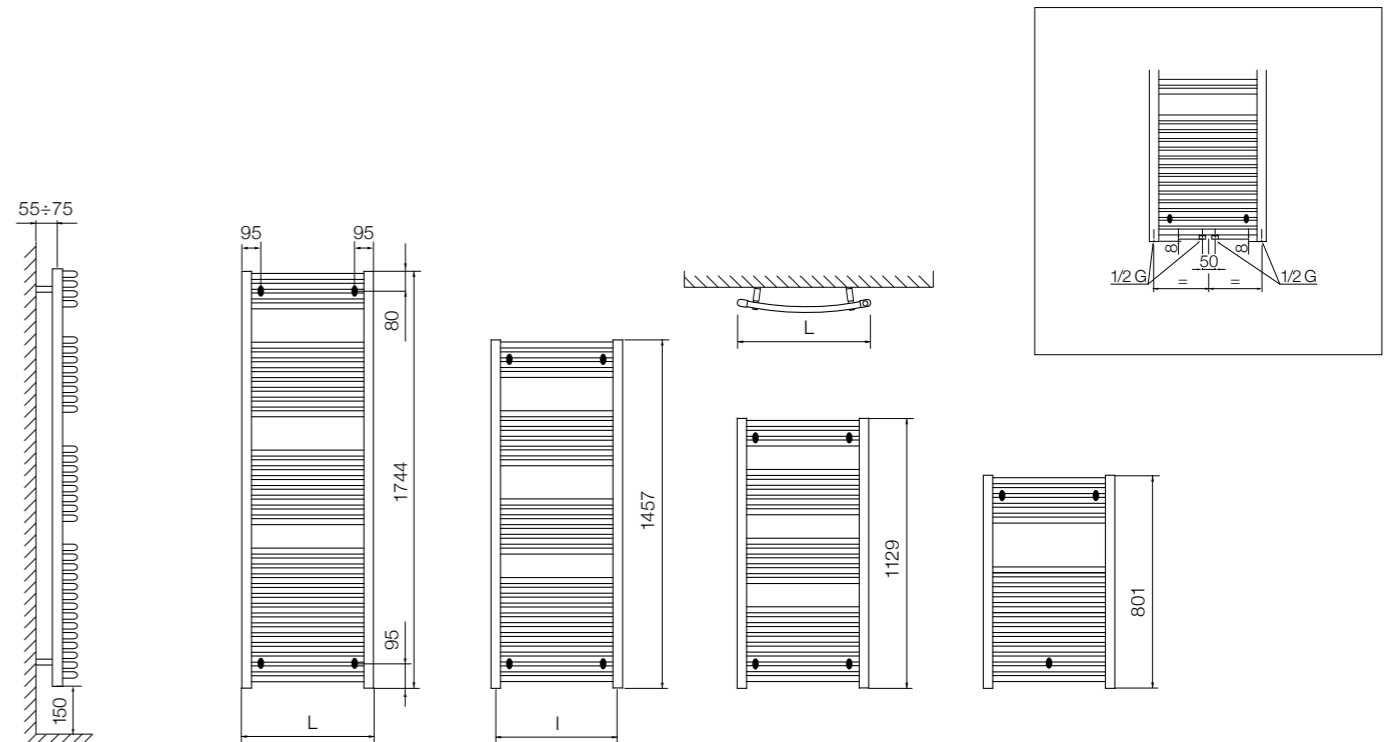

Example: OSDRAC901146000 = Elegance Parentesi coloured H1457, L600, central connection
 OSDROL001146000 = Elegance Parentesi white H1457, L600, standard connection

COLOUR SCHEME

PRODUCT BRACKETS

white	white
coloured	chromed
chromed	chromed

Spare parts

Brackets

XTB Brackets included

Spare part code 99AT0040	white
Spare part code 99AT0045	chromed

Features

Technical characteristics

- Pipes Ø25 mm
- Semi-oval collectors 40x30 mm
- Pipes distance 41 mm
- Max working pressure = 10 bar
- Test pressure = 13 bar
- Max working temperature = 110°C
- For NF certification, see www.certita.fr

Standard equipment

- 3 x 1/2" connections, internal thread (two bottom connections, one top connection)
- 1/2" air vent
- Kit of 4 brackets

Special Versions

- Electric Elegance Parentesi: available
- Electrification kit (for mixed use) available on request: kit with ON/OFF switch (class 1) and Schuko plug; kit with analogue (class 2) or digital (class 2) room thermostat and remote control unit (a kit with heating element only is also available) - the maximum outputs of the kit for each size are given in the table on the facing page
- Chromed product: available
- Coloured version: available
- One-pipe system (see Technical Info pages): yes
- Central connection: available, with 1/2" connections and tappings centre 50mm internal thread only for Elegance Parentesi white and coloured
- Side connections: not available
- Room divider fixing kit: not available
- Valve and lockshield-valve are to be ordered separately

The exact order of the tubes and of the "openings" between the tubes themselves is that one showed in the technical drawings above; the picture in the page aside can sometimes be only approximate [regarding tubes and of the "openings" between the tubes themselves]