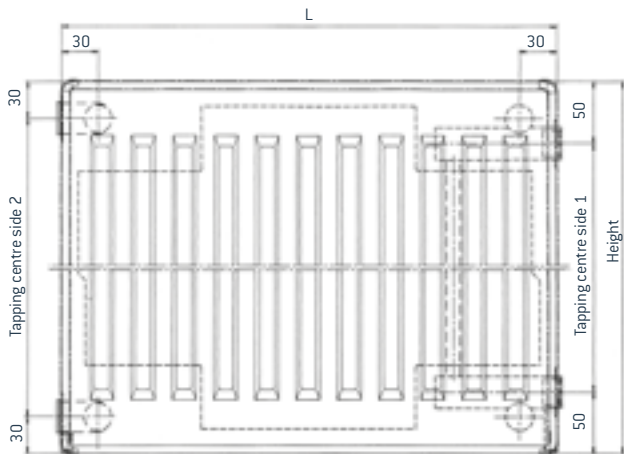

Height	300	400	500	600	700	960
Tappings centre side 1 (special distance)	200	300	400	500	600	900
Tappings centre side 2	240	340	440	540	640	900

For the lengths available , see following tables
Price on demand

Type 22

Type 33

Heights 300 - 400 - 500 - 600 - 700

How to order:

Complete the code with the numbers of the height in place of "z".

h 300 z = 3

h 400 z = 4

xx = 22 Type 22

xx = 33 Type 33

Length (mm)	Code
600	0181xxz918
800	0181xxz924
1000	0181xxz930
1200	0181xxz936
1400	0181xxz942
1600	0181xxz948
1800	0181xxz954

Height 960

How to order:

Complete the code with the numbers of the type:

xx = 22 Type 22

xx = 33 Type 33

Length (mm)	Code
400	0181xx0912
500	0181xx0915
600	0181xx0918
700	0181xx0921
900	0181xx0927