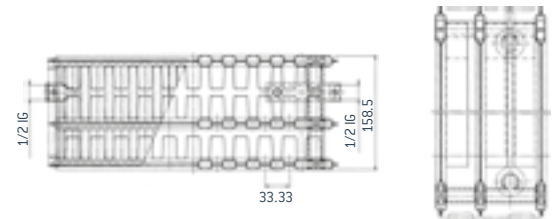

Replacement radiators - Compact Panel

The Replacement rad are planned to be the ideal solution for the replacement of old DIN rads.

The Replacement rads are available only for 22 and 33 Compact Panel.

The rads have the upper grill and side covers, without back supports. No brackets included in the package. Height 960 model has the same tappings centre distance by both sides and has the back supports.

Height	300	400	500	600	700	960
Tappings centre side 1 (special distance)	200	300	400	500	600	900
Tappings centre side 2	240	340	440	540	640	900

For the lengths available , see following tables
Price on demand

Type 22

Type 33

Heights 300 - 400 - 500 - 600 - 700

How to order:

Complete the code with the numbers of the height in place of "z".

h 300 z = 3

h 400 z = 4

xx = 22 Type 22

xx = 33 Type 33

Length (mm)	Code
600	0181xxz918
800	0181xxz924
1000	0181xxz930
1200	0181xxz936
1400	0181xxz942
1600	0181xxz948
1800	0181xxz954

Height 960

How to order:

Complete the code with the numbers of the type:

xx = 22 Type 22

xx = 33 Type 33

Length (mm)	Code
400	0181xx0912
500	0181xx0915
600	0181xx0918
700	0181xx0921
900	0181xx0927