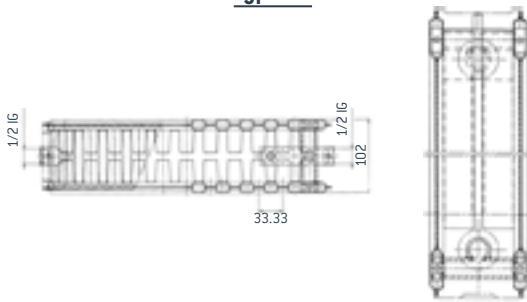

Height	300	400	500	600	700	960
Tappings centre side 1 (special distance)	200	300	400	500	600	900
Tappings centre side 2	240	340	440	540	640	900

For the lengths available , see following tables
Price on demand

Type 22

Type 33

Heights 300 - 400 - 500 - 600 - 700

How to order:

Complete the code with the numbers of the height in place of "z".

h 300 z = 3

h 400 z = 4

xx = 22 Type 22

xx = 33 Type 33

Length (mm)	Code
600	0181xxz918
800	0181xxz924
1000	0181xxz930
1200	0181xxz936
1400	0181xxz942
1600	0181xxz948
1800	0181xxz954

Height 960

How to order:

Complete the code with the numbers of the type:

xx = 22 Type 22

xx = 33 Type 33

Length (mm)	Code
400	0181xx0912
500	0181xx0915
600	0181xx0918
700	0181xx0921
900	0181xx0927