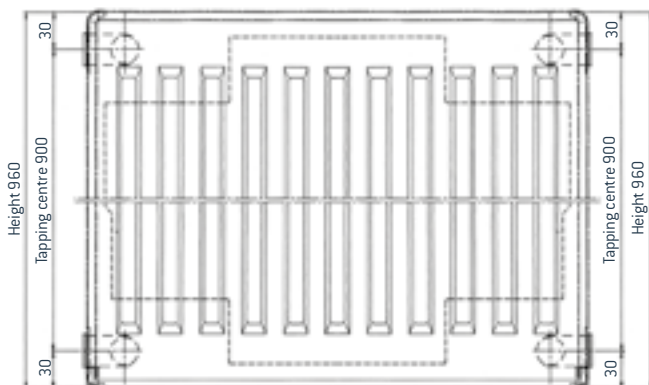

Type 22

Type 33

Heights 300 - 400 - 500 - 600 - 700

How to order:

Complete the code with the numbers of the height in place of "z".

h 300 z = 3

h 400 z = 4

xx = 22 Type 22

xx = 33 Type 33

Length (mm)	Code
600	0181xxz918
800	0181xxz924
1000	0181xxz930
1200	0181xxz936
1400	0181xxz942
1600	0181xxz948
1800	0181xxz954

Height 960

How to order:

Complete the code with the numbers of the type:

xx = 22 Type 22

xx = 33 Type 33

Length (mm)	Code
400	0181xx0912
500	0181xx0915
600	0181xx0918
700	0181xx0921
900	0181xx0927